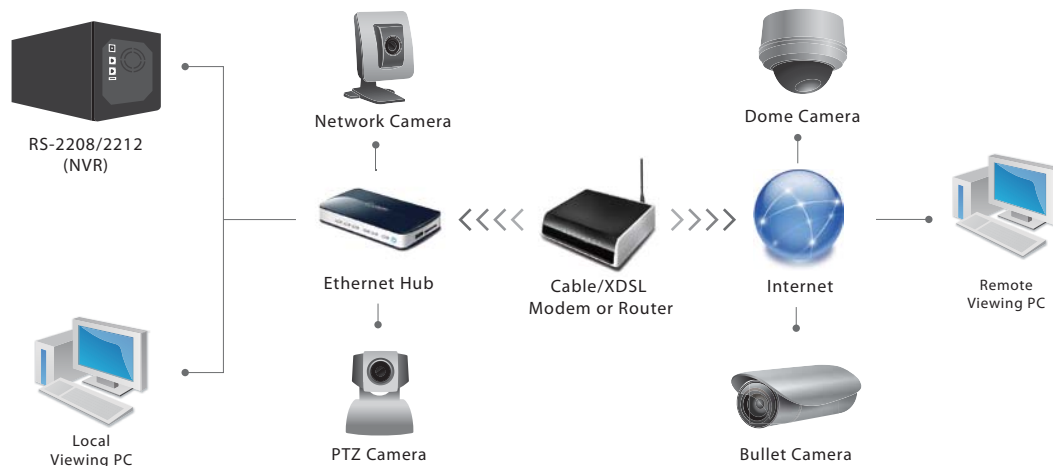

Easy-to-Use PC-Less Network Surveillance System

RS-2208 and RS-2212 are both a dual-bay Network Video Recorder expressly designed for surveillance applications in small and mid-sized businesses. The RS-2208 records up to 8 megapixel channels simultaneously, whereas the RS-2212 can record 12 megapixel channels concurrently. Both devices offer full PTZ control and video streaming from IP cameras, and both come embedded with robust Linux system that is reliable and safe from virus and hacker attacks.

They also support advanced data backup and protection function including RAID-0 and RAID-1 and a one-touch backup button for speedy and

easy data backup to USB storage device. Even better, the intelligent Compro iWizard is coming to the RS-2208/2212 as well, so setting up will be as easy as it is on all Compro IP surveillance products. Users only need to hook up the NVR to their home or office network and insert the installation CD into the CD drive, and then the iWizard will guide the users through the setup process. Once the setup is complete, the NVR can be accessed either locally or remotely over the Internet as shown in below figure.

Given their user friendliness and multitude of features, the RS-2208 and RS-2212 are the perfect match for the full range of Compro IP cameras.